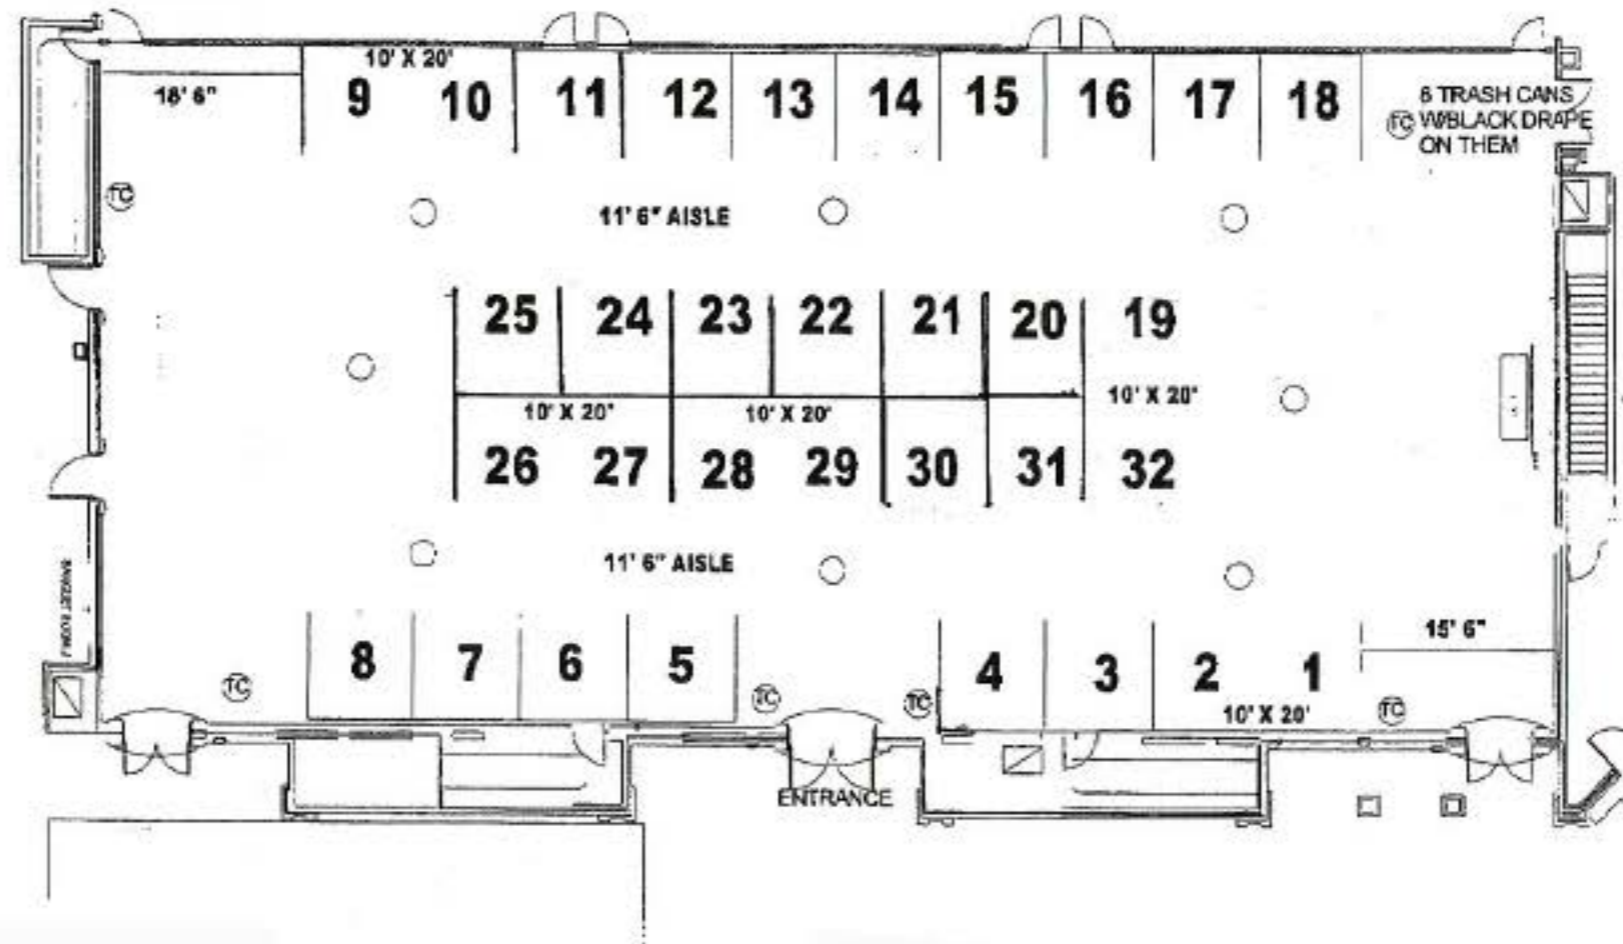

Planned Exhibitor Booth Layout

NATIONAL ROADSIDE VEGETATION MANAGEMENT ASSN
 TUES. (09/11) WED. (09/12) THURS. (09/13/18)
 BALLROOMS HIJ

BOOTH

- 1. NaturChem, Inc
- 2. NaturChem, Inc
- 3. Truax Company, Inc.
- 4. Applewood Seed Company
- 5. ALTEC
- 6. AQUIMIX
- 7. Nutrien Solutions
- 8. GRASSWORKS Mfg.
- 9. AutoMax
- 10. AutoMax
- 11. Red River Specialties